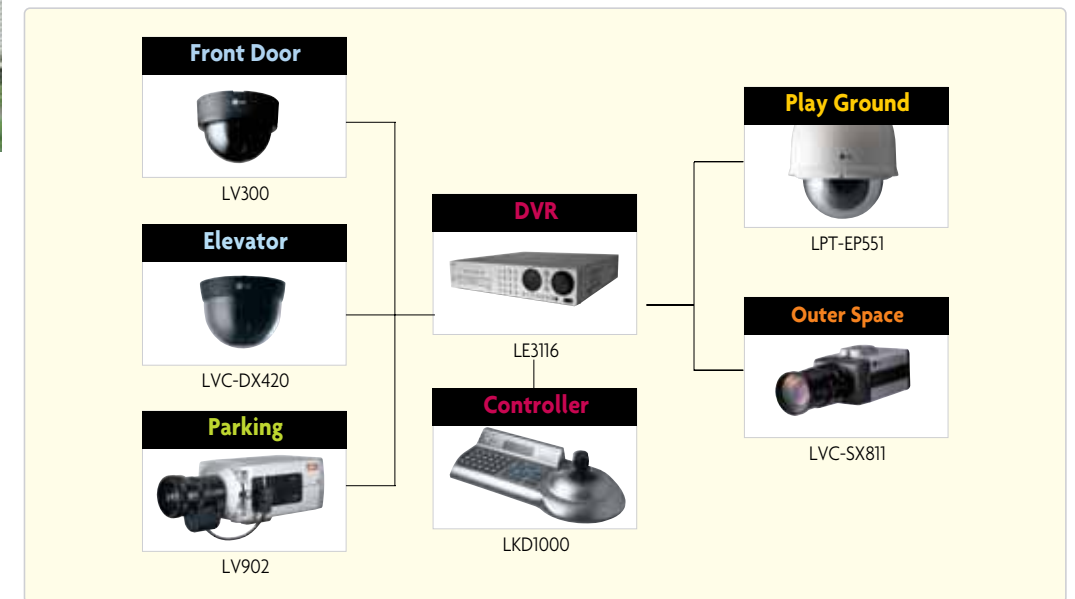

Shopping mall

In shopping malls, surveillance system protect theft of goods and accidents aroused by customers, help marketing activities by checking product display status and customer movements, and accelerate operation efficiency by observing car movement.

Residential Areas

In residential areas, surveillance system protect robbery, theft and illegal entrance of automobiles. The system can replace human resources for residential management and therefore reduce management expenses.