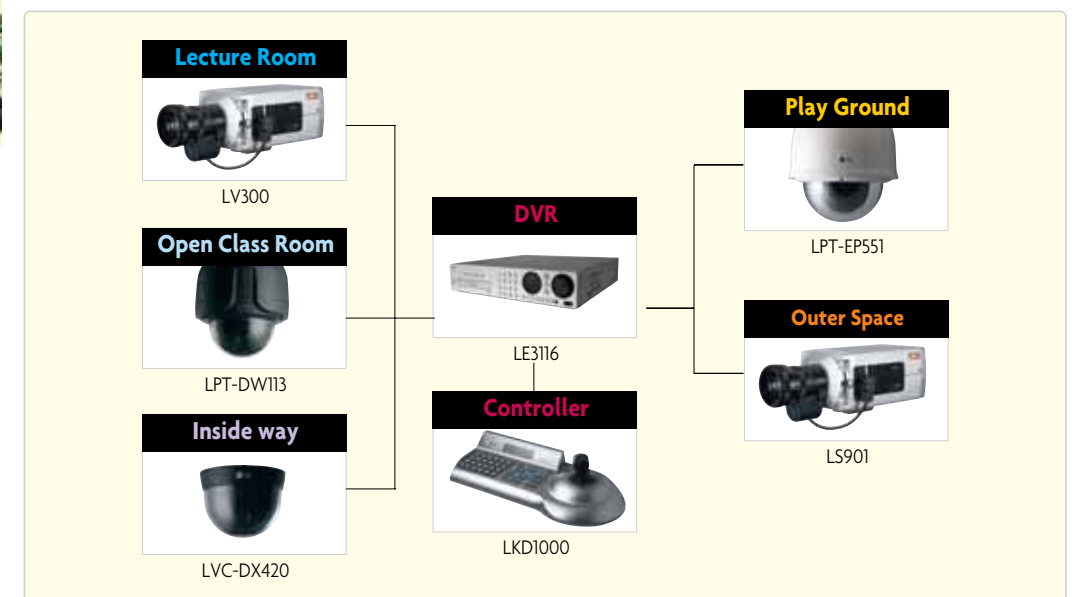

Education / Public Institution

In education place such as schools and private institutes, surveillance system protects unexpected accidents, thefts and crimes. Lecture room can also bemonitored by those who may want to study on-line.