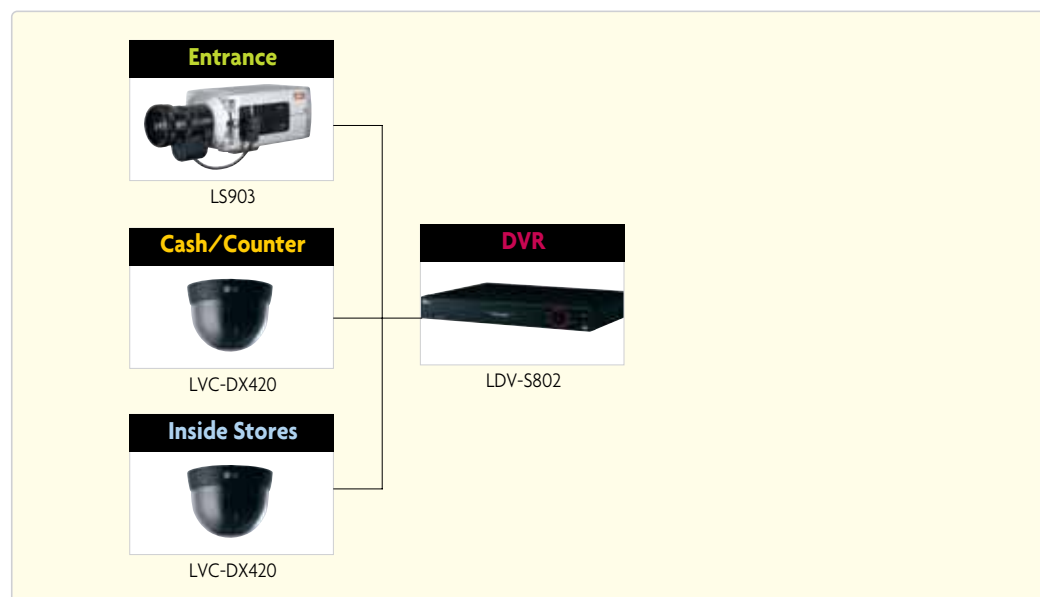

Small Businesses / Retail

Monitoring restaurants can help increase the sanitary level in the kitchen, monitoring convenient stores will help protect theft, check products, when there is a rush of customers, also monitor part - time workers , and may help even prevent unexpected accidents.