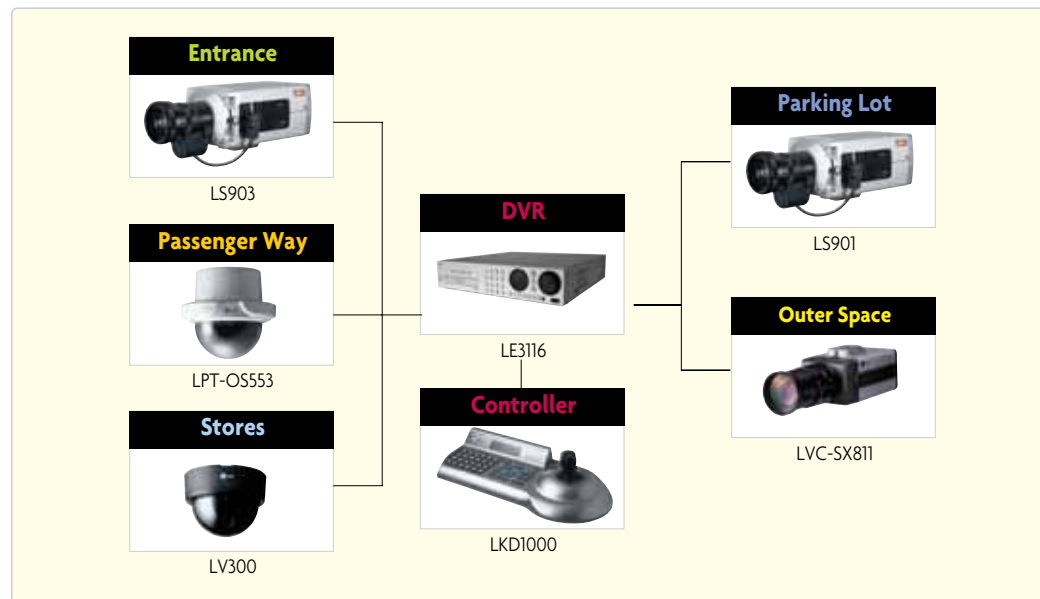

Shopping mall

In shopping malls, surveillance system protect theft of goods and accidents aroused by customers, help marketing activities by checking product display status and customer movements, and accelerate operation efficiency by observing car movement.